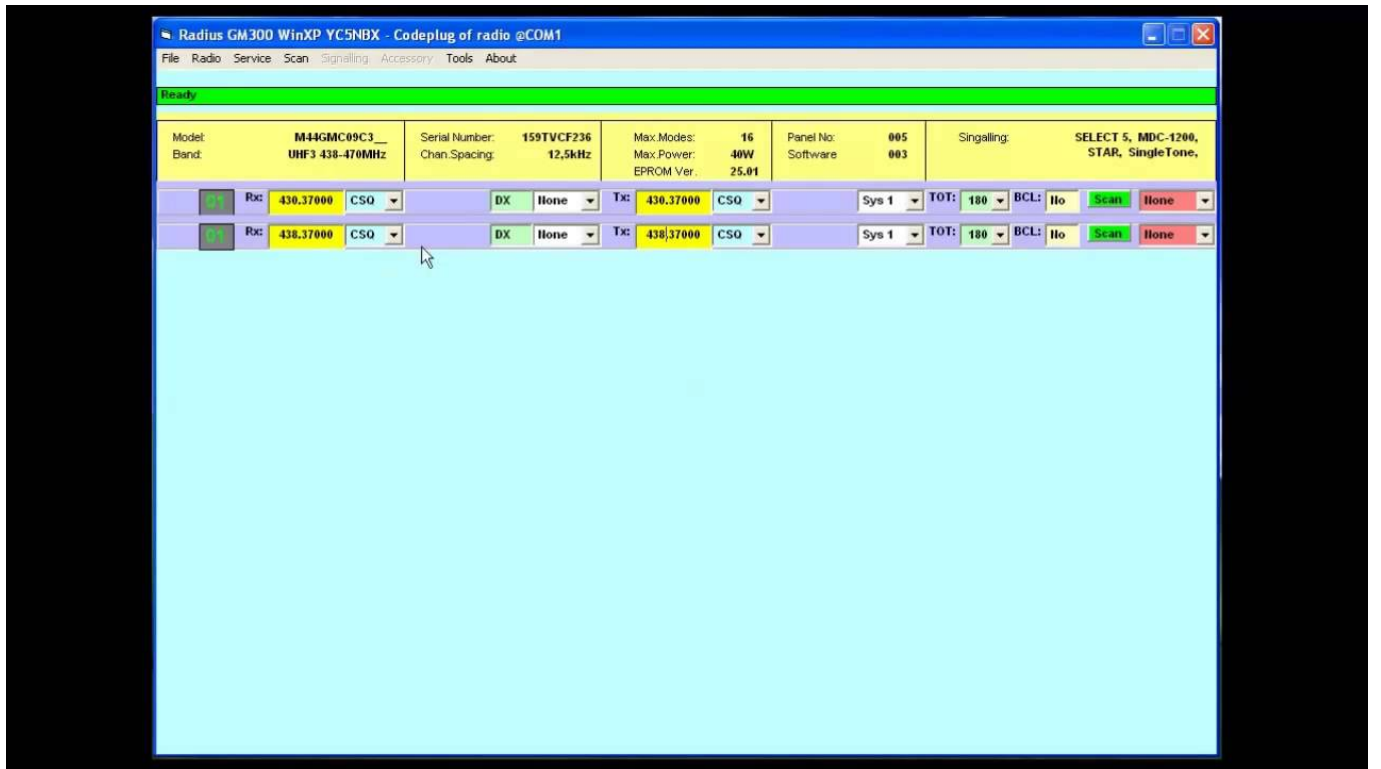

You need to [log in](#) before you can post comments.

Navigation

Registration

FAQ

[Gp300.exe Software Download](#)

[Gp300.exe Software Download](#)

File was found and ready to download!

UPDATED 14 HOUES AGO

Fastest Source: [usenet.nl](#)

Click the **download button** and select one of the found **cloud sources**.

6.4

2865 VIEWS

Download 

 SECURE SCANNED

You need to [log in](#) before you can post comments.

Navigation